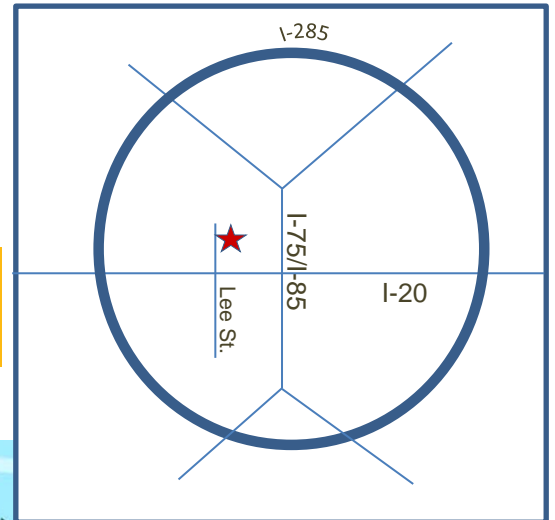

Cosby Academic Center Auditorium at **Spelman College**
350 Spelman Lane, SW, Atlanta, GA 30314

For those using GPS, the following address will bring you directly to the entrance:

**440 Westview Dr. SW
Atlanta 30310**

From I-75/85 North and South

Exit onto I-20 heading west. Take exit (#55B) at Lee Street. Turn right onto Lee Street and continue through the next light (Westview Drive). You will see a large parking lot on the right. Turn right into the first drive and you will approach the gates of Spelman College.

Heading West on I-20

Exit (#55B) at Lee Street. Turn right onto Lee Street and continue through the next traffic light (Westview Drive). You will see a large parking lot on the right-hand side. Turn right into the first driveway and you will approach the gates of Spelman College.

Heading East on I-20

Exit (#55A) at Lowery Blvd. Cross Lowery Blvd. and continue on Oak Street to the next traffic light. Turn left onto Lee Street and cross the bridge over I-20, then continue through the next two lights. You will see a large parking lot on the right-hand side. Turn right into the first driveway and you will approach the gates of Spelman College.

To find Cosby Auditorium: Once you go through the security gate, turn right into the **West Campus Parking Deck**. As you exit the deck, there will be signs and greeters in red 9to5 t-shirts directing you to the **South Entrance of Cosby Auditorium**.

Parking is free with validation (bring your parking ticket inside).

This is a ticketless event; all guests are invited to check in at the door.